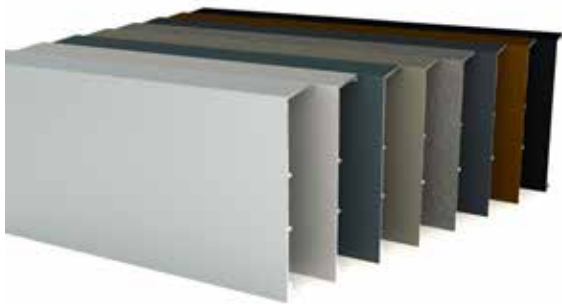

Cladding surfaces are possible in all available RAL colours