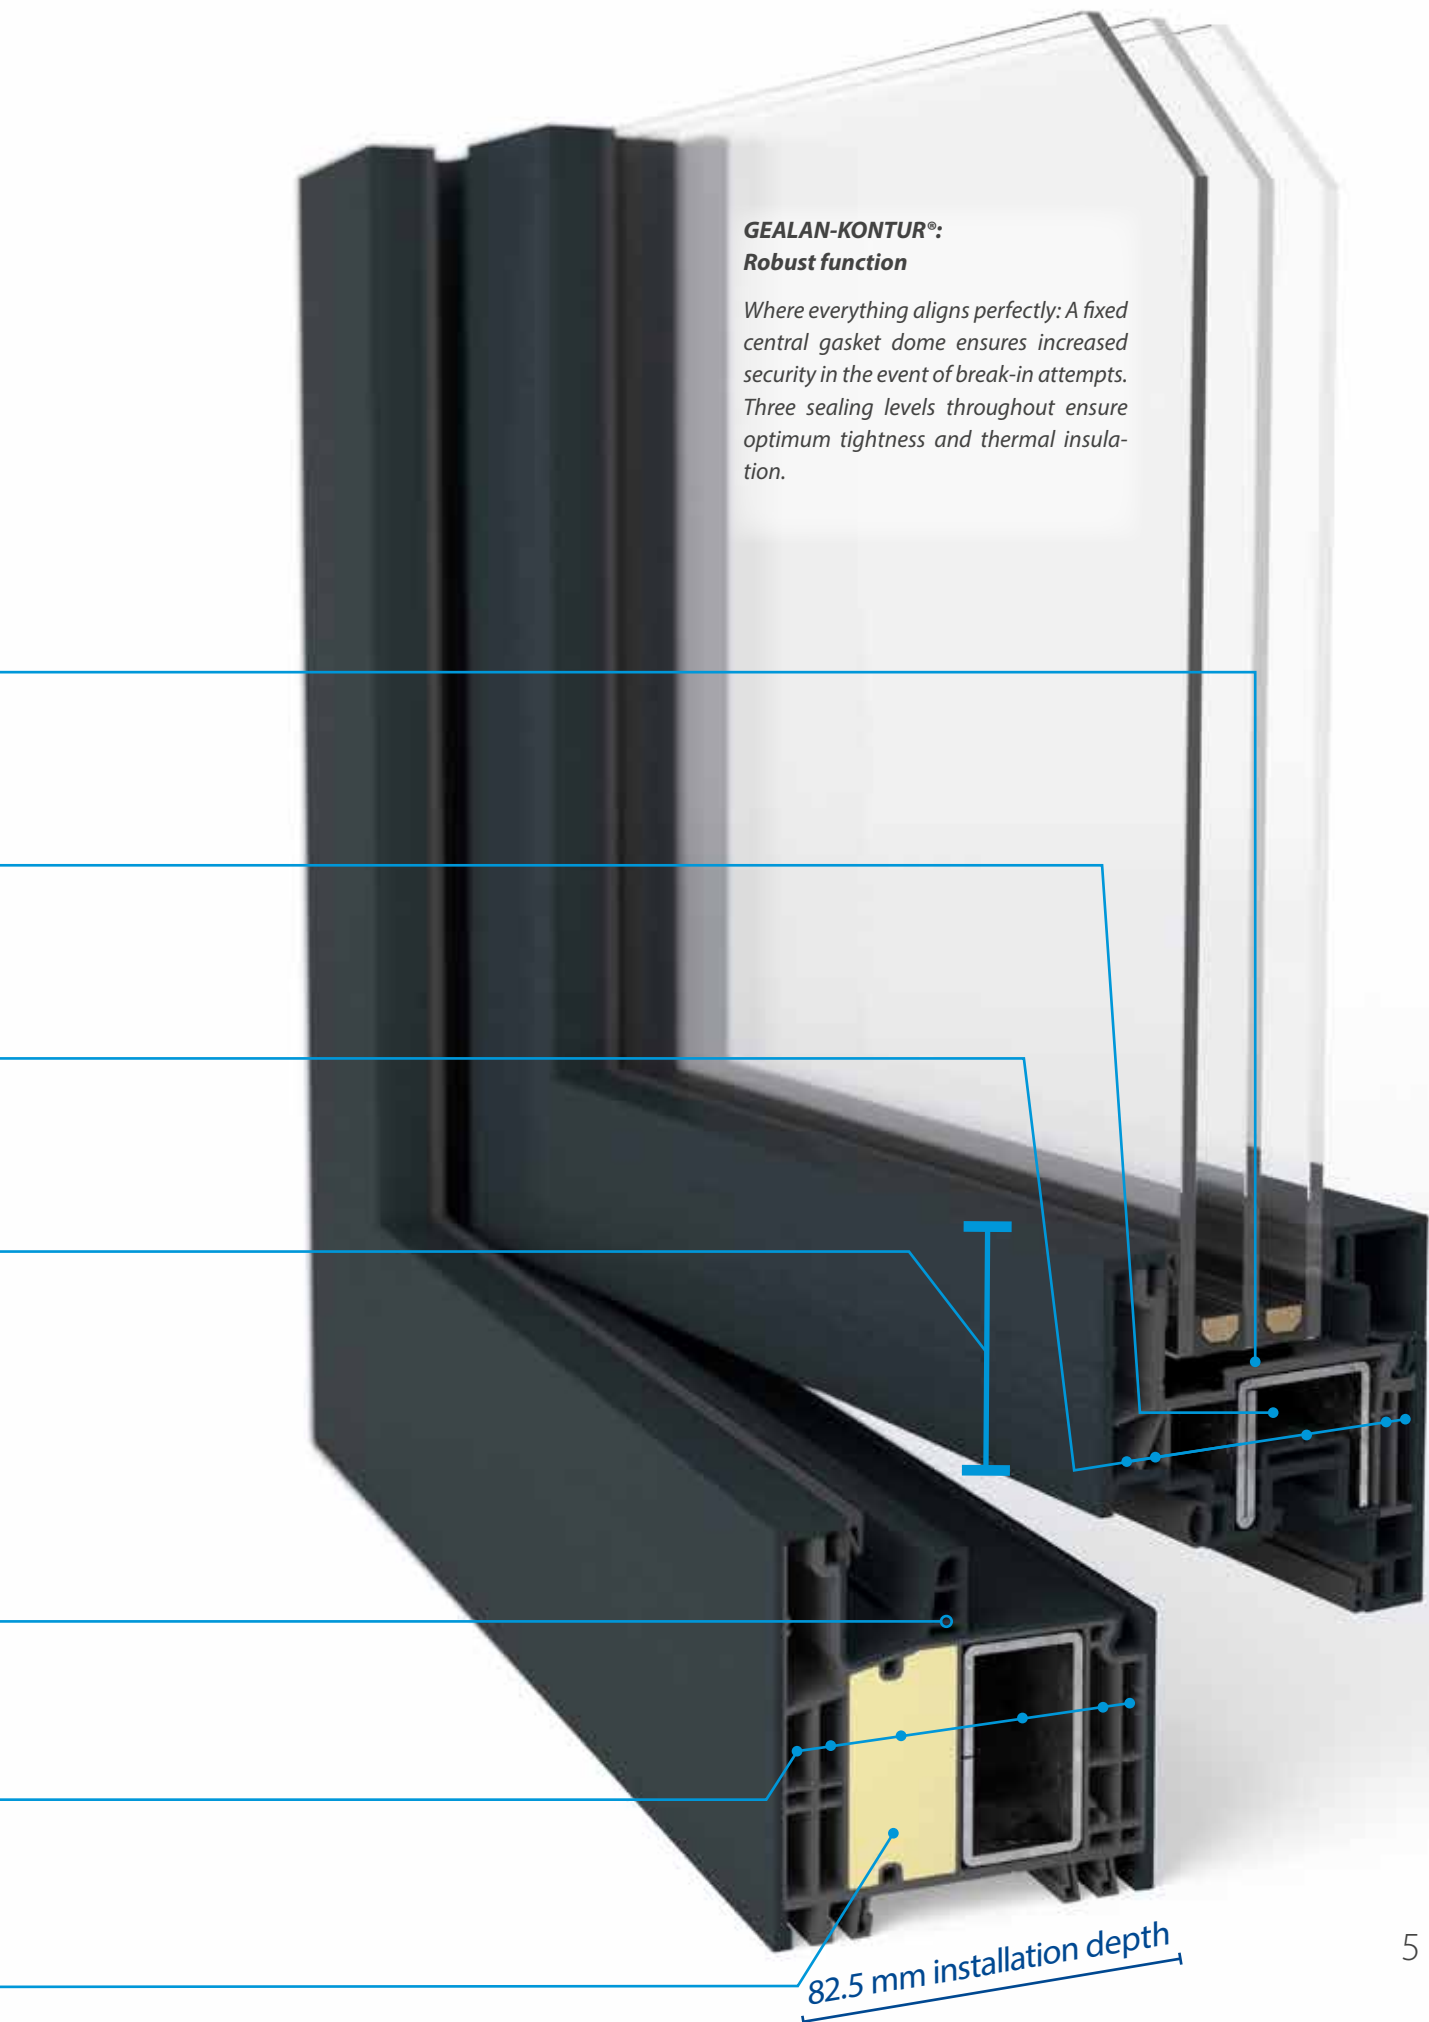

With its sleek, clear design language on the outside and inside, the system sets accents in terms of window design. Narrow visible widths and a maximum amount of glass also provide more light indoors.

A construction depth of 82.5 mm makes the GEALAN-KONTUR® suitable for new building projects as well as in the renovation sector.

Innovative performance characteristics:

- Style-oriented design language
- Outstanding burglary protection
- Wide range of surface designs possible

*6 chambers
in the frame*

*Large IKD®
chambers*

GEALAN-KONTUR®:
Robust function

Where everything aligns perfectly: A fixed central gasket dome ensures increased security in the event of break-in attempts. Three sealing levels throughout ensure optimum tightness and thermal insulation.